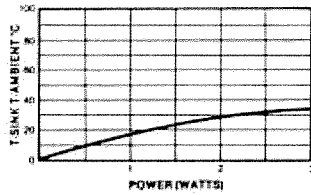

Standard Heat Sinks

Vertical board mounted cooler

Material ... 1100-H14 Aluminum
Finish Black Anodize
or Tin Plate

7-309

Vertical board mounted cooler

Material ... 1100-H14 Aluminum
Finish Black Anodize
or Tin Plate