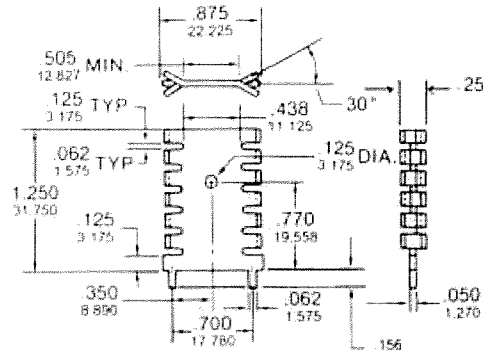

Standard Heat Sinks

Vertical board mounted cooler

Material ... 1100-H14 Aluminum
Finish Black Anodize
or Tin Plate

7-309

Vertical board mounted cooler

Material ... 1100-H14 Aluminum
Finish Black Anodize
or Tin Plate

7-310

Low Power