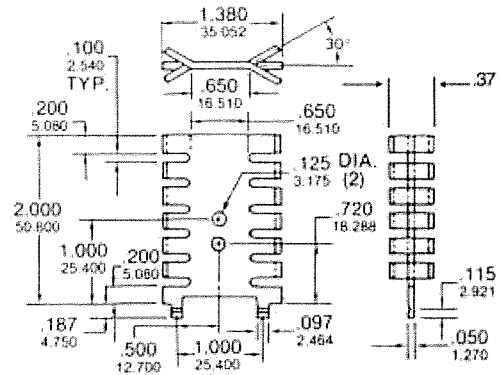

Standard Heat Sinks

Vertical board mounted cooler

Material ... 1100-H14 Aluminum
Finish Black Anodize
or Tin Plate

7-309

Vertical board mounted cooler

Material ... 1100-H14 Aluminum
Finish Black Anodize
or Tin Plate

7-310

Low Power