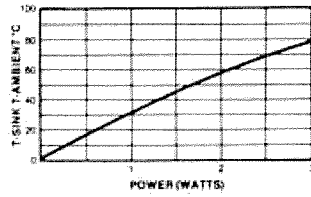

Standard Heat Sinks

Vertical board mounted cooler

Material ... 1100-H14 Aluminum
Finish Black Anodize
or Tin Plate

7-309

Vertical board mounted cooler

Material ... 1100-H14 Aluminum
Finish Black Anodize
or Tin Plate